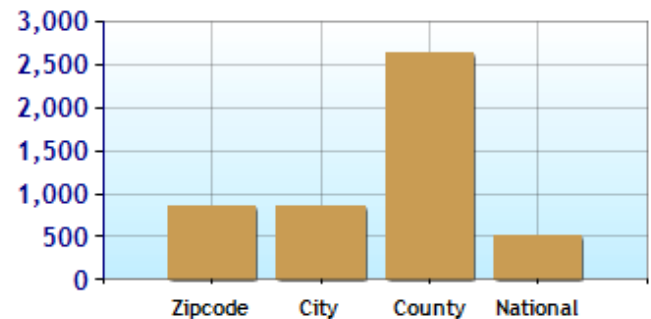

Education near Zip Code 94513

	Zipcode	City	County	National
? High School Graduates	81.9%	82.1%	86.5%	80.6%
? College Degree - 2 year	7.8%	7.8%	7.7%	6.4%
? College Degree - 4 year	14.9%	14.6%	22.3%	15.7%
? Graduate Degree	5.3%	5.7%	11.6%	8.9%
? Expenditures per Student	\$4,437	\$4,437	\$4,929	\$5,678
? Students per Teacher	23.9	23.6	20.8	14.9
? Students per Librarian	4,724	4,724	4,099	803
? Students per Guidance Counselor	849	849	2,631	513

Expenditures per Student

Students per Teacher

Students per Librarian

Students per Guidance Counselor

High Schools near Zip Code 94513

School	Grades	Students	P/T Ratio	Zipcode
Liberty High School	09-12	2036	19.3	94513
Heritage High School	09-12	2027	21.4	94513
* Independence High School	09-12	402	29.1	94513
* La Paloma High (Continuation) School	09-12	226	14.3	94513

(* = alternative school)

Middle Schools near Zip Code 94513

School	Grades	Students	P/T Ratio	Zipcode
Adams (J. Douglas) Middle	06-08	1115	22.6	94513

William B. Bristow Middle School	06-08	972	22.2	94513
Edna Hill Middle School	06-08	793	20.9	94513