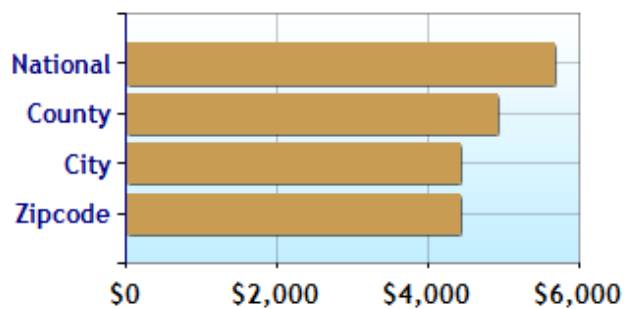

Education near Zip Code 94513

	Zipcode	City	County	National
? High School Graduates	81.9%	82.1%	86.5%	80.6%
? College Degree - 2 year	7.8%	7.8%	7.7%	6.4%
? College Degree - 4 year	14.9%	14.6%	22.3%	15.7%
? Graduate Degree	5.3%	5.7%	11.6%	8.9%
? Expenditures per Student	\$4,437	\$4,437	\$4,929	\$5,678
? Students per Teacher	23.9	23.6	20.8	14.9
? Students per Librarian	4,724	4,724	4,099	803
? Students per Guidance Counselor	849	849	2,631	513

Expenditures per Student

Students per Teacher

Students per Librarian

Students per Guidance Counselor

High Schools near Zip Code 94513

School	Grades	Students	P/T Ratio	Zipcode
Liberty High School	09-12	2036	19.3	94513
Heritage High School	09-12	2027	21.4	94513
* Independence High School	09-12	402	29.1	94513
* La Paloma High (Continuation) School	09-12	226	14.3	94513