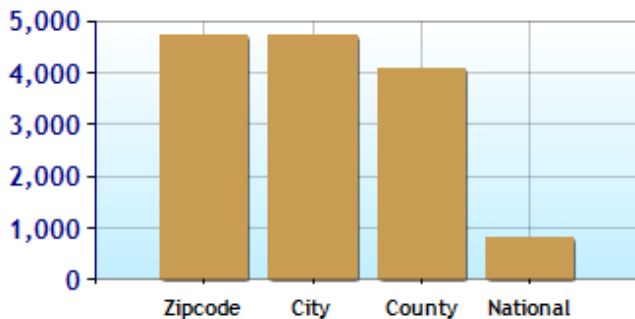

Education near Zip Code 94513

	Zipcode	City	County	National
? High School Graduates	81.9%	82.1%	86.5%	80.6%
? College Degree - 2 year	7.8%	7.8%	7.7%	6.4%
? College Degree - 4 year	14.9%	14.6%	22.3%	15.7%
? Graduate Degree	5.3%	5.7%	11.6%	8.9%
? Expenditures per Student	\$4,437	\$4,437	\$4,929	\$5,678
? Students per Teacher	23.9	23.6	20.8	14.9
? Students per Librarian	4,724	4,724	4,099	803
? Students per Guidance Counselor	849	849	2,631	513

Expenditures per Student

Students per Teacher

Students per Librarian

Students per Guidance Counselor

High Schools near Zip Code 94513

School	Grades	Students	P/T Ratio	Zipcode
Liberty High School	09-12	2036	19.3	94513
Heritage High School	09-12	2027	21.4	94513
* Independence High School	09-12	402	29.1	94513
* La Paloma High (Continuation) School	09-12	226	14.3	94513