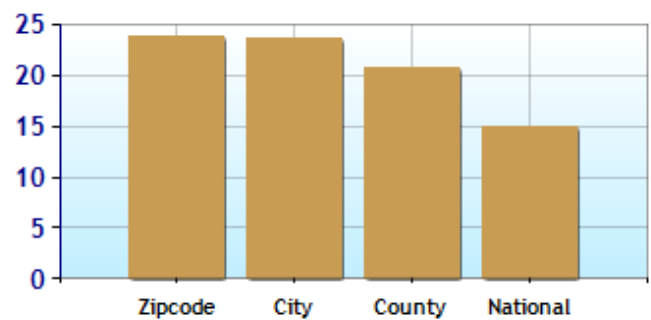

Education near Zip Code 94513

	Zipcode	City	County	National
? High School Graduates	81.9%	82.1%	86.5%	80.6%
? College Degree - 2 year	7.8%	7.8%	7.7%	6.4%
? College Degree - 4 year	14.9%	14.6%	22.3%	15.7%
? Graduate Degree	5.3%	5.7%	11.6%	8.9%
? Expenditures per Student	\$4,437	\$4,437	\$4,929	\$5,678
? Students per Teacher	23.9	23.6	20.8	14.9
? Students per Librarian	4,724	4,724	4,099	803
? Students per Guidance Counselor	849	849	2,631	513

Expenditures per Student

Students per Teacher

Students per Librarian

Students per Guidance Counselor

High Schools near Zip Code 94513

School	Grades	Students	P/T Ratio	Zipcode
Liberty High School	09-12	2036	19.3	94513
Heritage High School	09-12	2027	21.4	94513
* Independence High School	09-12	402	29.1	94513
* La Paloma High (Continuation) School	09-12	226	14.3	94513